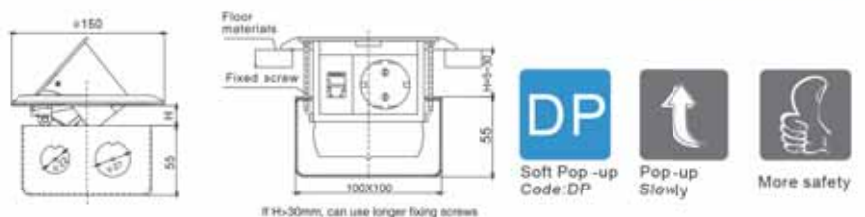

Outline Drawing

All dimensions quoted are nominal only. Drawings, images and text are for illustrative purposes only and product details and dimensions are subject to change without notice. Those products are not suitable for use in wet areas, are intended for use with fixed wiring only and must be installed by a licensed Electrical Mechanic.